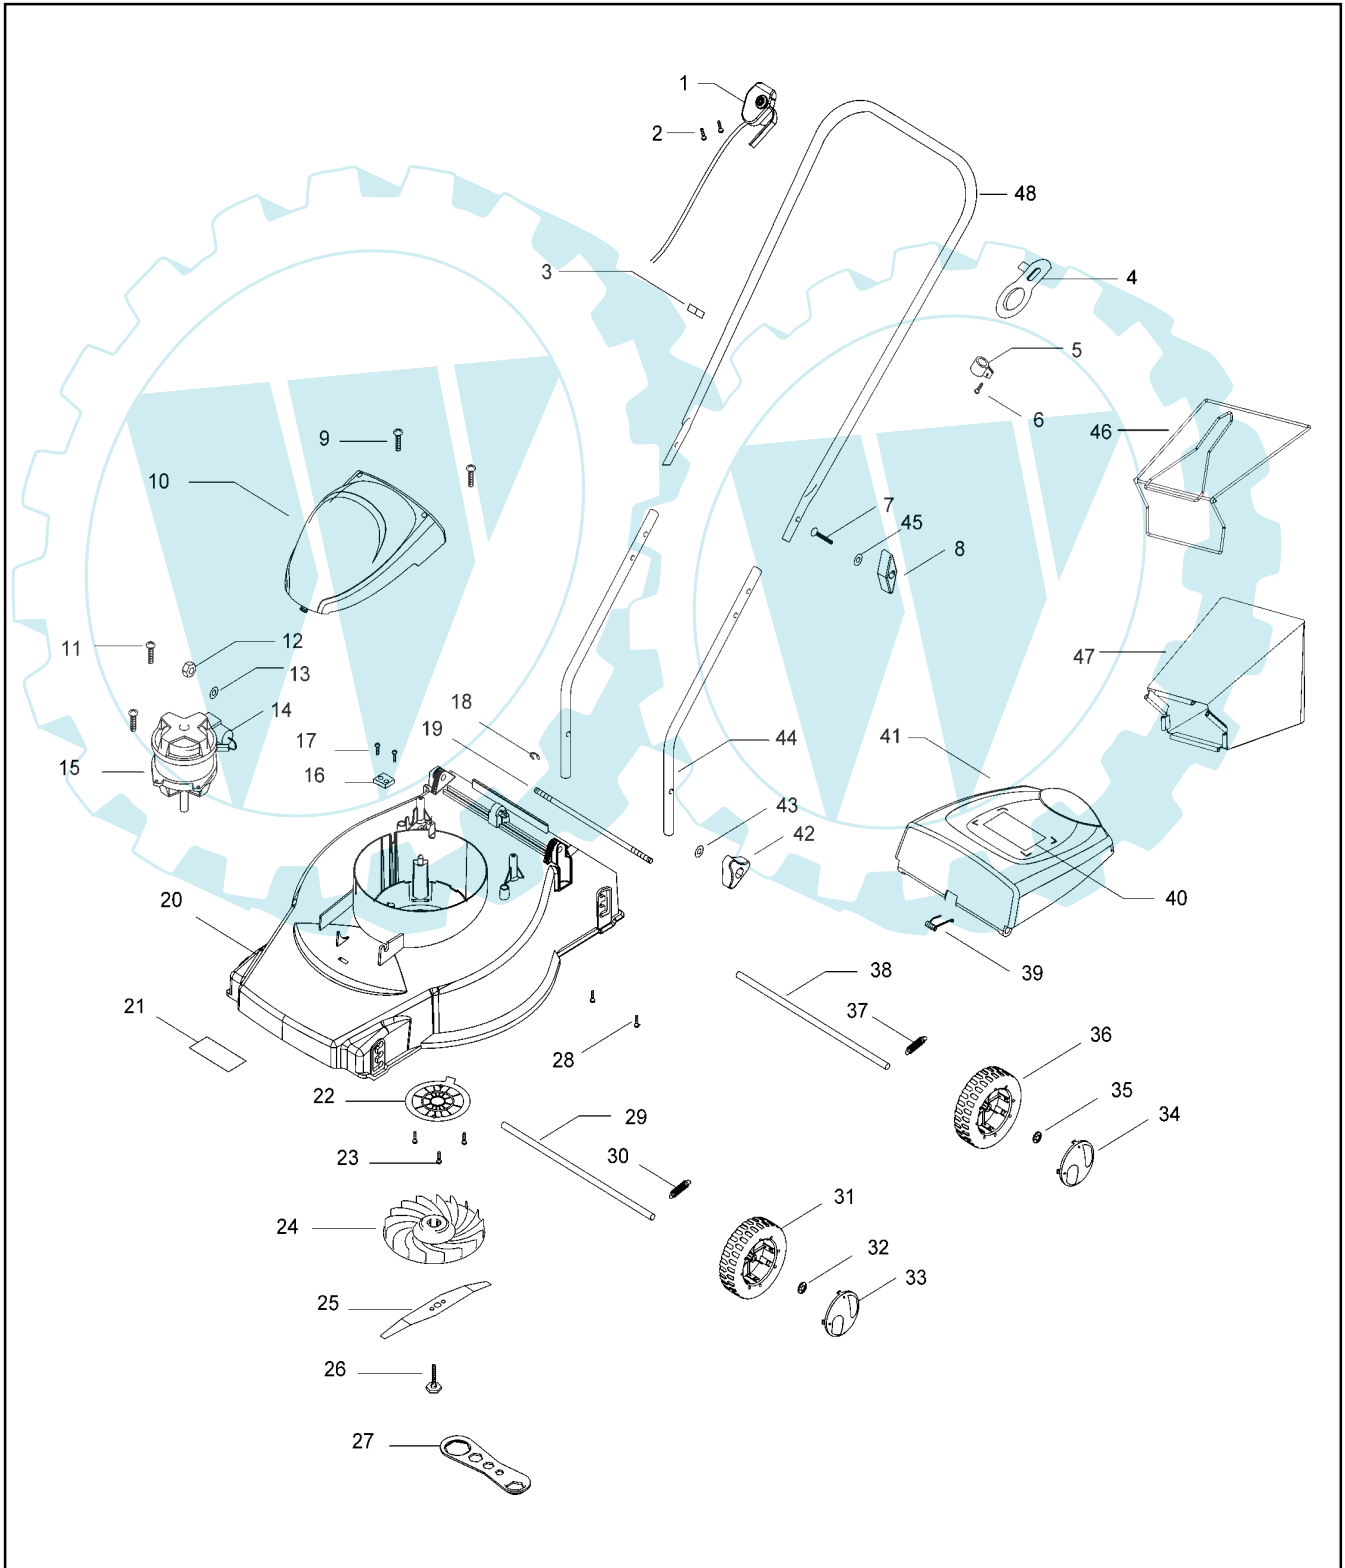

brand Gardol

date 30.10.03 Sheet 1/2

Publication No. P0310002

Model

Gardol 3310E

Product Number

9647702-09

brand Gardol

date 30.10.03 Sheet 2/2

Gardol 3310E

pos	Part No	Description	Qty	pos	Part No	Description	Qty
1	5107117-00/3	Kit Switchbox	1	36	5119445-67/3	Wheel	2
2	5148085-00/3	Screw	2	37	5312049-74/4	Spring	1
3	5138574-00/8	Cable clip	2	38	5130971-00/4	Axle	1
4	5312070-51/8	Cord Guide	1	39	5312061-39/2	Spring	1
5	5312049-84/3	Locking ring	1	40	5138587-00/0	Warning label	1
6	5169307-01/3	Screw	1	41	5119397-67/6	Safety flap	1
7	5149198-01/1	Bolt	2	42	5119565-00/9	Kit Wing knob	2
8	5119563-00/4	Kit Wing knob	2	43	5140266-03/1	Washer	2
9	5149753-01/3	Screw	2	44	5119470-67/1	Lower Handle	2
10	5119396-69/4	Motor cover	1	45	5164491-01/0	Washer	2
11	5130974-00/8	Screw	2	46	5107127-00/2	Grassbag frame	1
12	5149106-00/6	Nut	1	47	5107138-00/9	Grassbag	1
13	5139099-00/5	Toothlock washer	1	48	5119469-67/3	Handle upper	1
14	5131107-06/1	Capacitor motor	1				
		Leroy somer					
	5131107-05/3	Capacitor motor	1				
		Memaf					
15	5119534-00/5	Motor kit	1				
16	5140705-00/4	Clamp	1				
17	5149753-01/3	Screw	2				
18	5131041-00/5	E clip	1				
19	5131038-00/1	Tie rod	1				
20	5107061-86/2	Deck	1				
21	5131137-00/1	Model label	1				
22	5128194-68/4	Finger protection plate	1				
23	5149753-01/3	Screw	3				
24	5119495-00/9	Impeller	1				
25	5119494-00/2	Blade	1				
26	5131064-00/7	Blade bolt	1				
27	5312103-61/6	Spanner	1				
28	5149753-04/7	Screw	2				
29	5130971-00/4	Axle	1				
30	5312049-74/4	Spring	1				
31	5119447-67/9	Wheel	2				
32	5149679-00/2	Starlock Washer	2				
33	5119448-69/3	Hub cap	2				
34	5119446-69/7	Hub cap	2				
35	5149679-00/2	Starlock Washer	2				